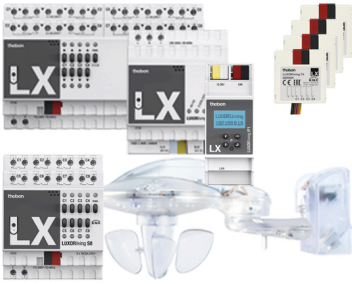

## Description

- Containing of 1x system control centre LUXORliving IP1, 1x power supply LUXORliving P640, 1x weather station LUXORliving M140, 1x switch actuator LUXORliving S8, 1x dimming actuator LUXORliving D4, 1x blind actuator LUXORliving J8, 4x push button interface LUXORliving T4