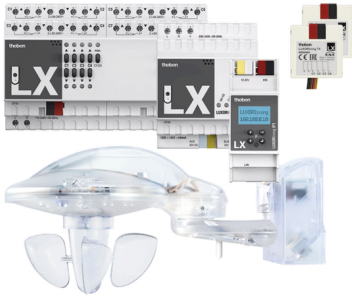

Description

- Containing of 1x system control centre LUXORliving IP1, 1x power supply LUXORliving P640, 1x weather station LUXORliving M140, 1x blind actuator LUXORliving J8, 2x push button interface LUXORliving T4