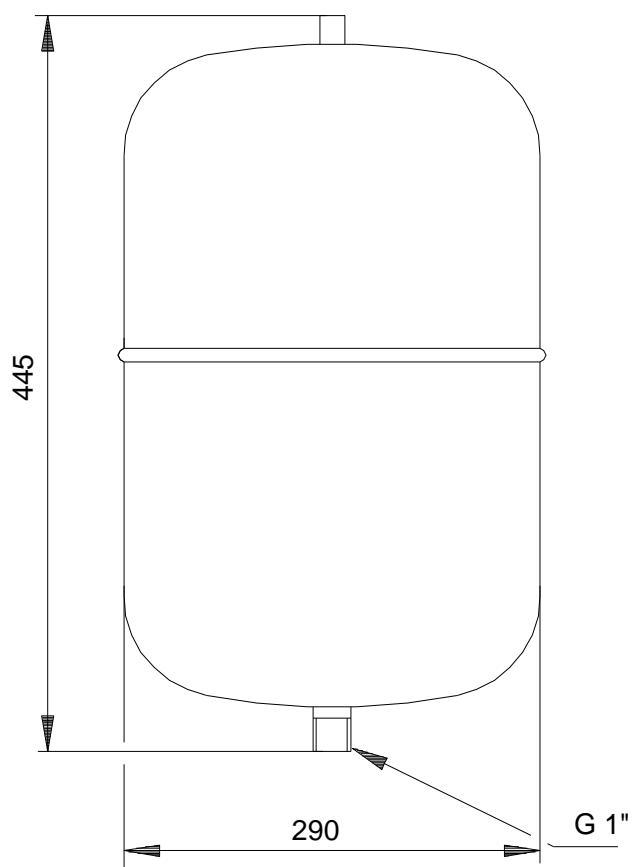

96528339 GT-H-24 PN10 G1 V 50 Hz

Note! All units are in [mm] unless others are stated.
Disclaimer: This simplified dimensional drawing does not show all details.