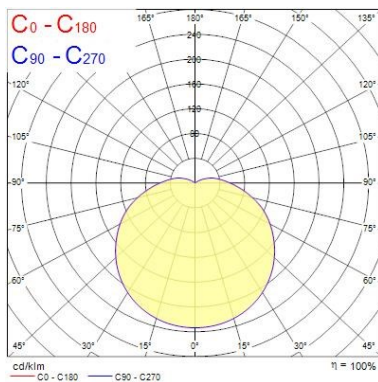

Optical data

Fixture luminous flux (lm)	1000
Luminaire efficacy (lm/W)	83
Colour temperature (K)	3000
Light colour	Warm White
CRI (Ra)	80
Colour Variation Initial (SDCM)	6
Beam Angle (°)	120
Distribution type	Direct
Glare control	UGR 28
Photobiological Risk Group	RG0

START eco Surface IP44

START eco Surface IP44 1000lm 830
0043115

Nominal Product Width (mm)	250
Nominal Product Height (mm)	80
Weight (kg)	0.347

Packaging

Single packaging type	Carton
Product EAN number	5410288431154
Packaging single length / height (cm)	30.57
Packaging single width (cm)	30.7
Packaging single depth (cm)	9.0
DUN14 (outer)	15410288431151
Units per outer package	6
Packaging outer length / height (cm)	84.2
Packaging outer width (cm)	19.6
Packaging outer depth (cm)	30.2

Safety data

Optimal operating condition (°C)	-20-40
----------------------------------	--------

PHOTOMETRY

Distance [m]	Cone diameter [m]	E(0°)	E(C90)	E(C0)	Illuminance [lx]
0.5	2.62 2.65	934	21	21	
1.0	5.24 5.10	234	6	6	
1.5	7.86 7.65	104	3	3	
2.0	10.47 10.21	55	1	1	
2.5	13.09 12.76	37	1	1	
3.0	15.71 15.31	28	1	1	

Distance [m] Cone diameter [m] Illuminance [lx]
 — C0 - C180 (Half beam angle: 137.2°)
 — C90 - C270 (Half beam angle: 138.2°)

TECHNICAL DRAWINGS

Version	Ø	H
6W	180	75
12W	250	80
17/18W	330	96
24W	360	100