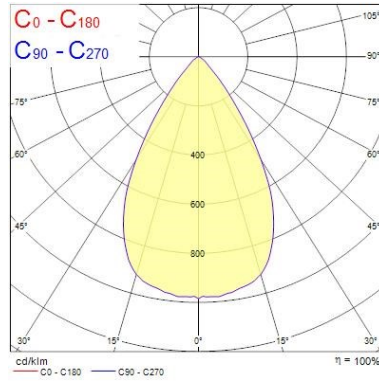

Optical data

Fixture luminous flux (lm)	5000
Luminaire efficacy (lm/W)	93
Colour temperature (K)	4000
Colour Code	940
Light colour	Neutral White
CRI (Ra)	90
Colour Variation Initial (SDCM)	3
Beam Angle (°)	36
Photobiological Risk Group	RG1

Physical data

Vertical Tilt (°)	90
Horizontal rotation (°)	345
Housing colour	White - RAL9016
IP rating	IP20
IK rating	IK03
Diffuser finish	Clear
Diffuser material	PC
Nominal Product Length (mm)	303
Nominal Product Width (mm)	148
Nominal Product Height (mm)	91
Weight (kg)	1.265

Packaging

Single packaging type	Carton
Product EAN number	5410288054322
Packaging single length / height (cm)	9.5
Packaging single width (cm)	9.5
Packaging single depth (cm)	31.0
DUN14 (outer)	15410288054329
Units per outer package	6
Packaging outer length / height (cm)	30.5
Packaging outer width (cm)	20.5
Packaging outer depth (cm)	33.0

PHOTOMETRY

Start Track Spot Integral

START Track Spot Integral 5000lm 940 MB WB WHT
0005432

TECHNICAL DRAWINGS

Start Track Spot Integral

START Track Spot Integral 5000lm 940 MB WB WHT
0005432

SYLVANIA 0005432