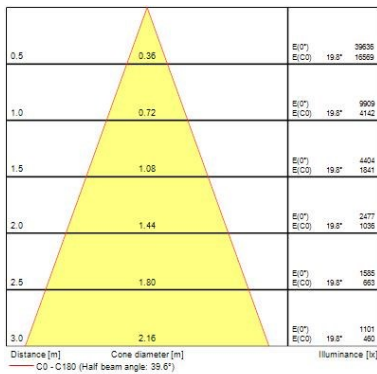

Start Track Spot Integral

START Track Spot Integral 5000lm 940 MB WB WHT

0005432

Lumen maintenance - L80 B20	41000
Lumen maintenance - L80 B10	37700
Lumen maintenance - L90 B50	19500
Lumen maintenance - L90 B20	17000
Lumen maintenance - L90 B10	15900
Average life (Nominal) (h)	50000

Physical data

Vertical Tilt (°)	90
Horizontal rotation (°)	345
Housing colour	White - RAL9016
IP rating	IP20
IK rating	IK03
Diffuser finish	Clear
Diffuser material	PC
Nominal Product Length (mm)	303
Nominal Product Width (mm)	148
Nominal Product Height (mm)	91
Weight (kg)	1.265

Packaging

Single packaging type	Carton
Product EAN number	5410288054322
Packaging single length / height (cm)	9.5
Packaging single width (cm)	9.5
Packaging single depth (cm)	31.0
DUN14 (outer)	15410288054329
Units per outer package	6
Packaging outer length / height (cm)	30.5
Packaging outer width (cm)	20.5
Packaging outer depth (cm)	33.0

PHOTOMETRY