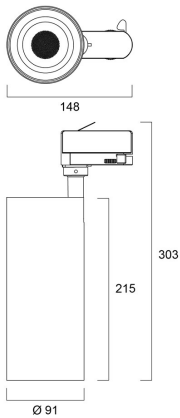

Optical data

Fixture luminous flux (lm)	5000
Luminaire efficacy (lm/W)	93
Colour temperature (K)	4000
Colour Code	940
Light colour	Neutral White
CRI (Ra)	90
Colour Variation Initial (SDCM)	3
Beam Angle (°)	36
Photobiological Risk Group	RG1

Physical data

Vertical Tilt (°)	90
Horizontal rotation (°)	345
Housing colour	White - RAL9016
IP rating	IP20
IK rating	IK03
Diffuser finish	Clear
Diffuser material	PC
Nominal Product Length (mm)	303
Nominal Product Width (mm)	148
Nominal Product Height (mm)	91
Weight (kg)	1.265

Packaging

Single packaging type	Carton
Product EAN number	5410288054322
Packaging single length / height (cm)	9.5
Packaging single width (cm)	9.5
Packaging single depth (cm)	31.0
DUN14 (outer)	15410288054329
Units per outer package	6
Packaging outer length / height (cm)	30.5
Packaging outer width (cm)	20.5
Packaging outer depth (cm)	33.0

PHOTOMETRY

Start Track Spot Integral

START Track Spot Integral 5000lm 940 MB WB WHT
0005432

TECHNICAL DRAWINGS

Start Track Spot Integral

START Track Spot Integral 5000lm 940 MB WB WHT
0005432

SYLVANIA 0005432