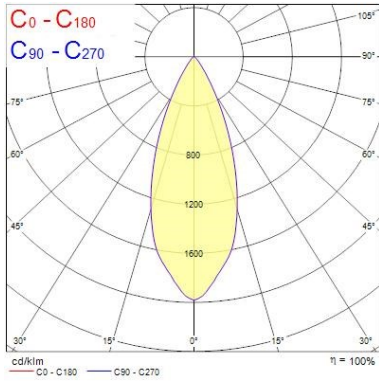

Start Track Spot Integral

START Track Spot Integral 5000lm 940 MB WB WHT
0005432