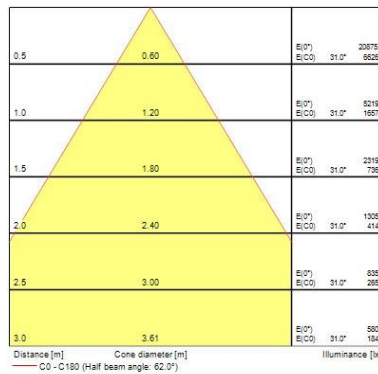

Start Track Spot Integral

START Track Spot Integral 5000lm 940 MB WB WHT

0005432

Lumen maintenance - L80 B20	41000
Lumen maintenance - L80 B10	37700
Lumen maintenance - L90 B50	19500
Lumen maintenance - L90 B20	17000
Lumen maintenance - L90 B10	15900
Average life (Nominal) (h)	50000

Physical data

Vertical Tilt (°)	90
Horizontal rotation (°)	345
Housing colour	White - RAL9016
IP rating	IP20
IK rating	IK03
Diffuser finish	Clear
Diffuser material	PC
Nominal Product Length (mm)	303
Nominal Product Width (mm)	148
Nominal Product Height (mm)	91
Weight (kg)	1.265

Packaging

Single packaging type	Carton
Product EAN number	5410288054322
Packaging single length / height (cm)	9.5
Packaging single width (cm)	9.5
Packaging single depth (cm)	31.0
DUN14 (outer)	15410288054329
Units per outer package	6
Packaging outer length / height (cm)	30.5
Packaging outer width (cm)	20.5
Packaging outer depth (cm)	33.0

PHOTOMETRY