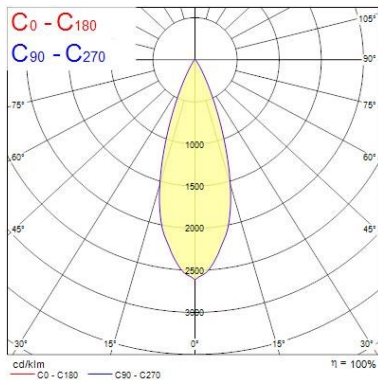

Start Track Spot Integral

START Track Spot Integral 3000lm 940 MB WB WHT
0005430

Lumen maintenance - L80 B20	41000
Lumen maintenance - L80 B10	37700
Lumen maintenance - L90 B50	19500
Lumen maintenance - L90 B20	17000
Lumen maintenance - L90 B10	15900
Average life (Nominal) (h)	50000

Physical data

Vertical Tilt (°)	90
Horizontal rotation (°)	345
Housing colour	White - RAL9016
IP rating	IP20
IK rating	IK03
Diffuser finish	Clear
Diffuser material	PC
Nominal Product Length (mm)	283
Nominal Product Width (mm)	137
Nominal Product Height (mm)	80
Weight (kg)	0.88

Packaging

Single packaging type	Carton
Product EAN number	5410288054308
Packaging single length / height (cm)	8.5
Packaging single width (cm)	8.5
Packaging single depth (cm)	28.5
DUN14 (outer)	15410288054305
Units per outer package	8
Packaging outer length / height (cm)	36.5
Packaging outer width (cm)	27.5
Packaging outer depth (cm)	27.5

PHOTOMETRY