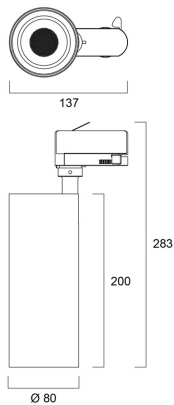

Optical data

Fixture luminous flux (lm)	3000
Luminaire efficacy (lm/W)	94
Colour temperature (K)	4000
Colour Code	940
Light colour	Neutral White
CRI (Ra)	90
Colour Variation Initial (SDCM)	3
Beam Angle (°)	36
Photobiological Risk Group	RG1

Physical data

Vertical Tilt (°)	90
Horizontal rotation (°)	345
Housing colour	White - RAL9016
IP rating	IP20
IK rating	IK03
Diffuser finish	Clear
Diffuser material	PC
Nominal Product Length (mm)	283
Nominal Product Width (mm)	137
Nominal Product Height (mm)	80
Weight (kg)	0.88

Packaging

Single packaging type	Carton
Product EAN number	5410288054308
Packaging single length / height (cm)	8.5
Packaging single width (cm)	8.5
Packaging single depth (cm)	28.5
DUN14 (outer)	15410288054305
Units per outer package	8
Packaging outer length / height (cm)	36.5
Packaging outer width (cm)	27.5
Packaging outer depth (cm)	27.5

PHOTOMETRY

Start Track Spot Integral

START Track Spot Integral 3000lm 940 MB WB WHT
0005430

TECHNICAL DRAWINGS

Start Track Spot Integral

START Track Spot Integral 3000lm 940 MB WB WHT
0005430

SYLVANIA 0005430