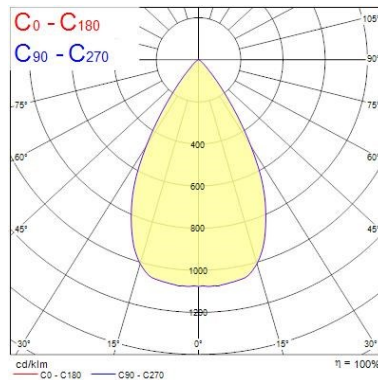

Start Track Spot Integral

START Track Spot Integral 3000lm 940 MB WB WHT
0005430

Lumen maintenance - L80 B20	41000
Lumen maintenance - L80 B10	37700
Lumen maintenance - L90 B50	19500
Lumen maintenance - L90 B20	17000
Lumen maintenance - L90 B10	15900
Average life (Nominal) (h)	50000

Physical data

Vertical Tilt (°)	90
Horizontal rotation (°)	345
Housing colour	White - RAL9016
IP rating	IP20
IK rating	IK03
Diffuser finish	Clear
Diffuser material	PC
Nominal Product Length (mm)	283
Nominal Product Width (mm)	137
Nominal Product Height (mm)	80
Weight (kg)	0.88

Packaging

Single packaging type	Carton
Product EAN number	5410288054308
Packaging single length / height (cm)	8.5
Packaging single width (cm)	8.5
Packaging single depth (cm)	28.5
DUN14 (outer)	15410288054305
Units per outer package	8
Packaging outer length / height (cm)	36.5
Packaging outer width (cm)	27.5
Packaging outer depth (cm)	27.5

PHOTOMETRY