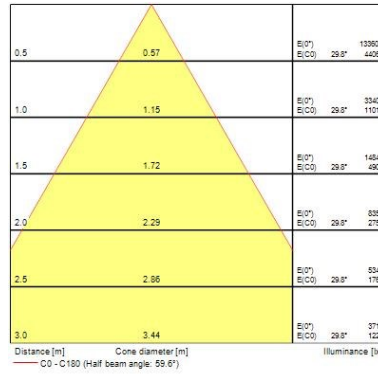

Optical data

Fixture luminous flux (lm)	3000
Luminaire efficacy (lm/W)	94
Colour temperature (K)	4000
Colour Code	940
Light colour	Neutral White
CRI (Ra)	90
Colour Variation Initial (SDCM)	3
Beam Angle (°)	36
Photobiological Risk Group	RG1

Physical data

Vertical Tilt (°)	90
Horizontal rotation (°)	345
Housing colour	White - RAL9016
IP rating	IP20
IK rating	IK03
Diffuser finish	Clear
Diffuser material	PC
Nominal Product Length (mm)	283
Nominal Product Width (mm)	137
Nominal Product Height (mm)	80
Weight (kg)	0.88

Packaging

Single packaging type	Carton
Product EAN number	5410288054308
Packaging single length / height (cm)	8.5
Packaging single width (cm)	8.5
Packaging single depth (cm)	28.5
DUN14 (outer)	15410288054305
Units per outer package	8
Packaging outer length / height (cm)	36.5
Packaging outer width (cm)	27.5
Packaging outer depth (cm)	27.5

PHOTOMETRY

Start Track Spot Integral

START Track Spot Integral 3000lm 940 MB WB WHT
0005430

TECHNICAL DRAWINGS

Start Track Spot Integral

START Track Spot Integral 3000lm 940 MB WB WHT
0005430

SYLVANIA 0005430