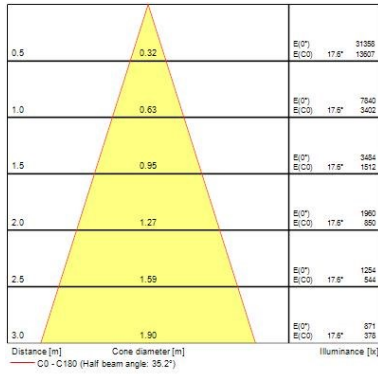

Optical data

Fixture luminous flux (lm)	3000
Luminaire efficacy (lm/W)	94
Colour temperature (K)	4000
Colour Code	940
Light colour	Neutral White
CRI (Ra)	90
Colour Variation Initial (SDCM)	3
Beam Angle (°)	36
Photobiological Risk Group	RG1

Physical data

Vertical Tilt (°)	90
Horizontal rotation (°)	345
Housing colour	White - RAL9016
IP rating	IP20
IK rating	IK03
Diffuser finish	Clear
Diffuser material	PC
Nominal Product Length (mm)	283
Nominal Product Width (mm)	137
Nominal Product Height (mm)	80
Weight (kg)	0.88

Packaging

Single packaging type	Carton
Product EAN number	5410288054308
Packaging single length / height (cm)	8.5
Packaging single width (cm)	8.5
Packaging single depth (cm)	28.5
DUN14 (outer)	15410288054305
Units per outer package	8
Packaging outer length / height (cm)	36.5
Packaging outer width (cm)	27.5
Packaging outer depth (cm)	27.5

PHOTOMETRY

Start Track Spot Integral

START Track Spot Integral 3000lm 940 MB WB WHT
0005430

TECHNICAL DRAWINGS

Start Track Spot Integral

START Track Spot Integral 3000lm 940 MB WB WHT
0005430

SYLVANIA 0005430