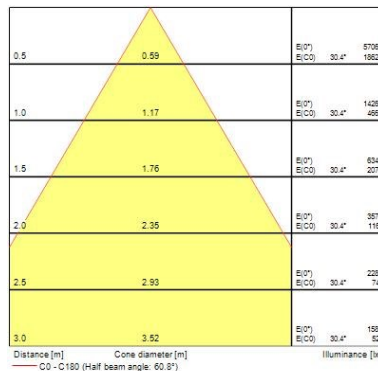

Start Track Spot Integral

START Track Spot Integral 1350lm 930 MB WB BLK
0005423

Lumen maintenance - L80 B20	41000
Lumen maintenance - L80 B10	37700
Lumen maintenance - L90 B50	19500
Lumen maintenance - L90 B20	17000
Lumen maintenance - L90 B10	15900
Average life (Nominal) (h)	50000

Physical data

Vertical Tilt (°)	90
Horizontal rotation (°)	345
Housing colour	Black - RAL9005
IP rating	IP20
IK rating	IK03
Diffuser finish	Clear
Diffuser material	PC
Nominal Product Length (mm)	248
Nominal Product Width (mm)	117
Nominal Product Height (mm)	60
Weight (kg)	0.486

Packaging

Single packaging type	Carton
Product EAN number	5410288054230
Packaging single length / height (cm)	8.5
Packaging single width (cm)	8.5
Packaging single depth (cm)	25.5
DUN14 (outer)	15410288054237
Units per outer package	12
Packaging outer length / height (cm)	36.5
Packaging outer width (cm)	27.5
Packaging outer depth (cm)	27.5

PHOTOMETRY