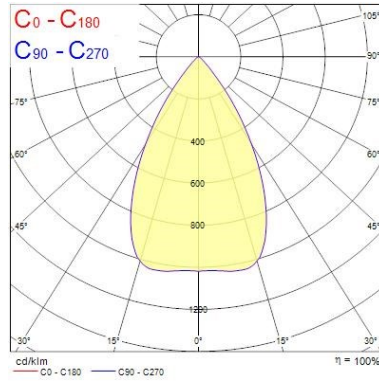

Start Track Spot Integral

START Track Spot Integral 1350lm 930 MB WB BLK
0005423