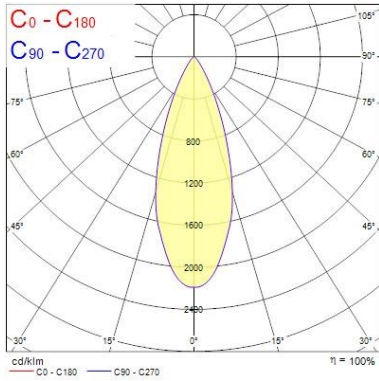

Start Track Spot Integral

START Track Spot Integral 1350lm 930 MB WB BLK
0005423