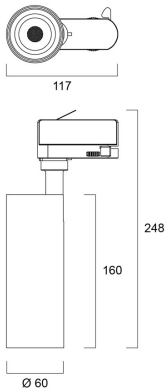

TECHNICAL DRAWINGS