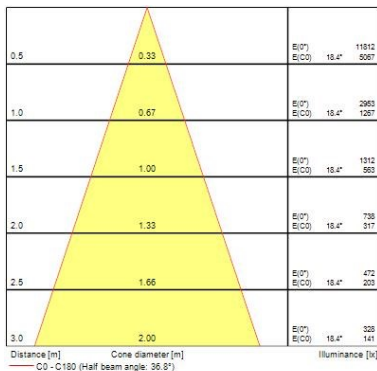

Start Track Spot Integral

START Track Spot Integral 1350lm 930 MB WB BLK
0005423

Lumen maintenance - L80 B20	41000
Lumen maintenance - L80 B10	37700
Lumen maintenance - L90 B50	19500
Lumen maintenance - L90 B20	17000
Lumen maintenance - L90 B10	15900
Average life (Nominal) (h)	50000

Physical data

Vertical Tilt (°)	90
Horizontal rotation (°)	345
Housing colour	Black - RAL9005
IP rating	IP20
IK rating	IK03
Diffuser finish	Clear
Diffuser material	PC
Nominal Product Length (mm)	248
Nominal Product Width (mm)	117
Nominal Product Height (mm)	60
Weight (kg)	0.486

Packaging

Single packaging type	Carton
Product EAN number	5410288054230
Packaging single length / height (cm)	8.5
Packaging single width (cm)	8.5
Packaging single depth (cm)	25.5
DUN14 (outer)	15410288054237
Units per outer package	12
Packaging outer length / height (cm)	36.5
Packaging outer width (cm)	27.5
Packaging outer depth (cm)	27.5

PHOTOMETRY