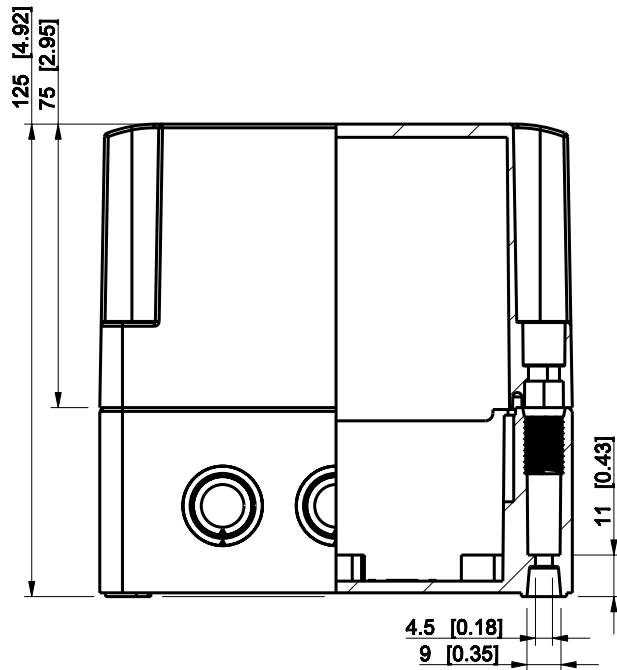

ID	Description	Date	By	Appr.
A				

Dimensions in mm [inches]

Material: Polycarbonate, fiberglass-reinforced	Color: RAL 7035
--	-----------------

Supplier:	Tool No:	Weight [kg]: 0.26	Volume:
-----------	----------	-------------------	---------

**ENSTO**  
ENSTO CONTROL OY

**SPCK081310G**

Scale	Date	08.12.08
1:2	By	PKos
-	Checked	
-	Ctrl	

Replaces:
Replaced:
Drw No: - A
Ref: Cubo S
Code: SPCK081310G
Sheet No:

model **SPCK081310G** PART  
drawing **CUBOS** DRAWING