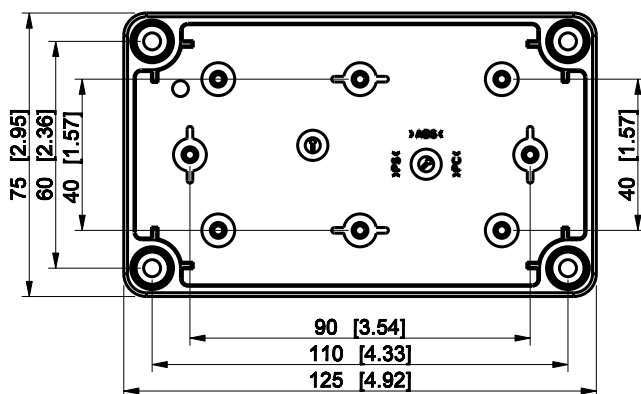

ID	Description	Date	By	Appr.
A				

Dimensions in mm [inches]

Material: Polycarbonate, fiberglass-reinforced	Color: RAL 7035
--	-----------------

Supplier:	Tool No:	Weight [kg]: 0.26	Volume:
-----------	----------	-------------------	---------

**ENSTO**  
ENSTO CONTROL OY

**SPCK081310G**

Scale	Date	08.12.08
1:2	By	PKos
-	Checked	
-	Ctrl	

Replaces:
Replaced:
Drw No: - A
Ref: Cubo S
Code: SPCK081310G
Sheet No:

model **SPCK081310G** PART  
drawing **CUBOS** DRAWING