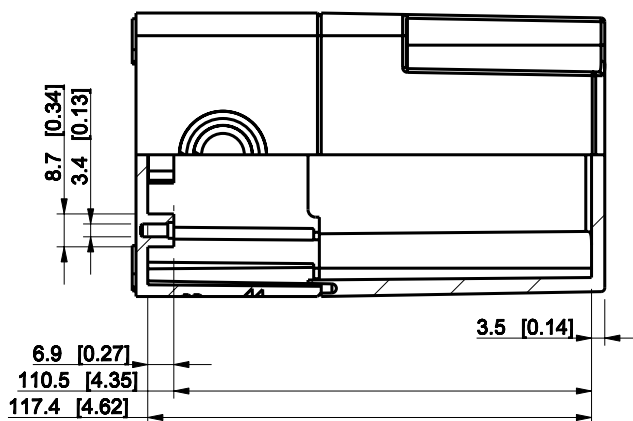

ID	Description	Date	By	Appr.
A				

Dimensions in mm [inches]

Material: Polycarbonate, fiberglass-reinforced	Color: RAL 7035
--	-----------------

Supplier:	Tool No:	Weight [kg]: 0.26	Volume:
-----------	----------	-------------------	---------

**ENSTO**  
ENSTO CONTROL OY

**SPCK081310G**

Scale	Date	08.12.08
1:2	By	PKos
-	Checked	
-	Ctrl	

Replaces:
Replaced:
Drw No: - A
Ref: Cubo S
Code: SPCK081310G
Sheet No:

model **SPCK081310G** PART  
drawing **CUBOS** DRAWING