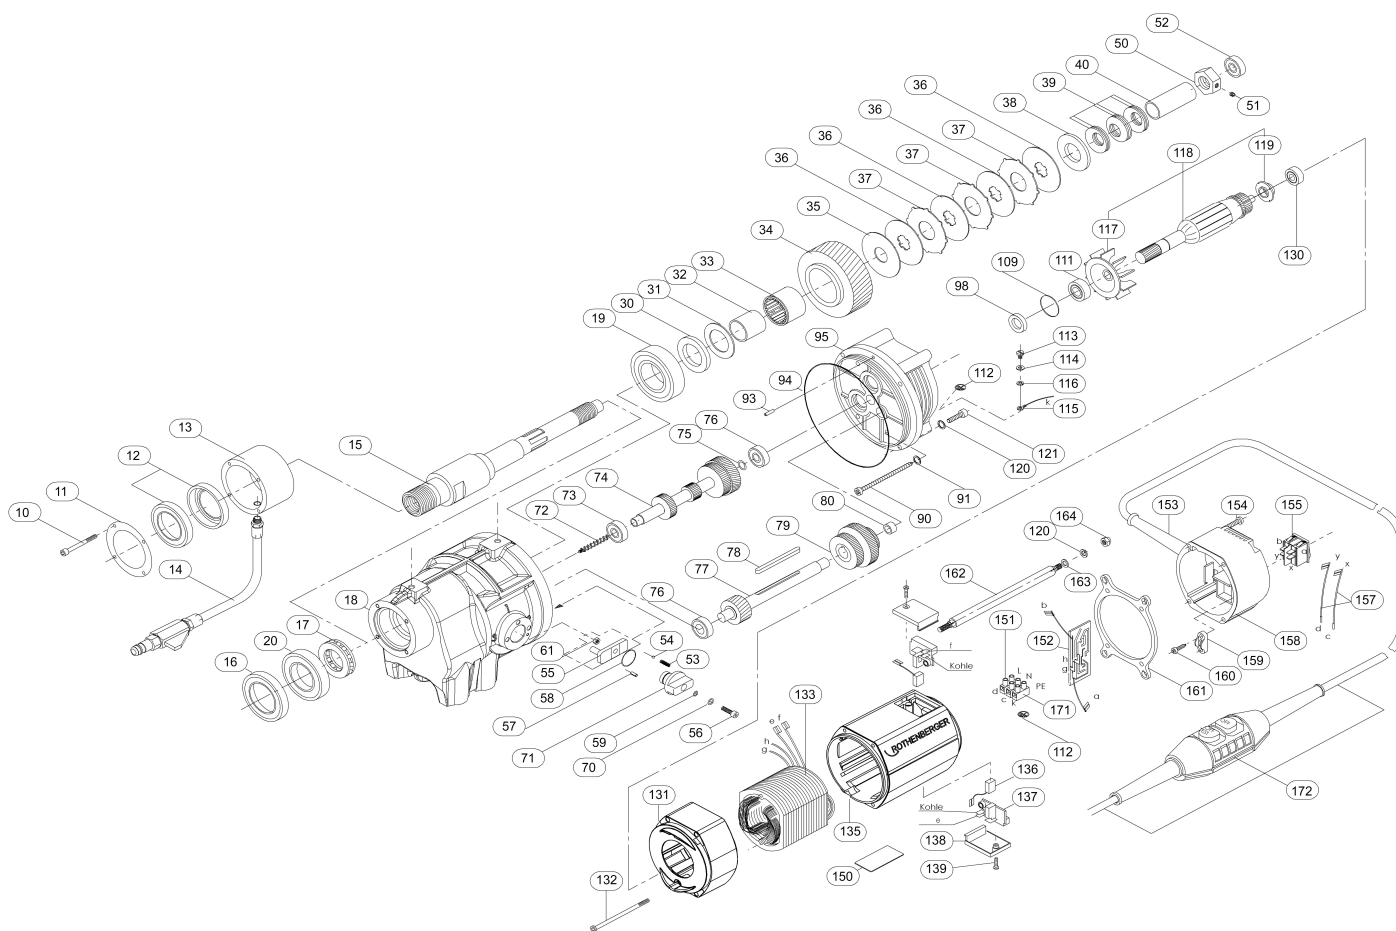

RODIADRILL 500
No. FF40400

dated: 09/16

RODIADRILL 500

dated: 09/16

No. FF40400

Item no.	Description	Article no.	Quantity
10	Cylindrical screw M5x45 DIN912	FF57050	2
11	Cap	FF57051	1
12	Shaft sealing ring 40x52x7 DIN3760	FF57052	3
13	Swivel	1500002137	1
14	Water supply compl.	FF35301	1
15	Output shaft BDB835	1500002079	1
16	Shaft sealing ring 40x55x7DIN3760	FF57056	1
17	Axial grooved ball bearing 51205	FF57057	1
18	Gear housing	1500002136	1
19	Grooved ball bearing 6205	FF57059	1
20	Grooved ball bearing 6907	FF57054	1
30	Thrust washer 22/39x4	FF57060	1
31	Sliding disc BZ 22x40,3x1,5	FF57061	1
32	Inner ring 22/28x17	FF57062	1
33	Needle sleeve DHK 2816	FF57063	1
34	Coupling toothed wheel 41Z	1500002144	1
35	Sliding disc 22x51,2x1	FF57065	1
36	Coupling disc	FF57066	1
37	Rubbing segment	FF57067	1
38	Thrust washer 22x51,5x4,5	FF57068	1
39	Disc spring 35,5x18,3x2	FF57187	3
40	Distance socket 25x18x70	FF57188	1
50	Hexagonal nut M18x1,5	FF57071	1
51	Grub screw M4x4 DIN 914	FF57072	2
52	Grooved ball bearing 6002	FF57073	1
53	Pressure spring 5x0,8x17,5 D-135	FF57074	2
54	Steel ball 6mm DIN5401	FF57075	2
55	Switch lever	FF56796	1
56	Socket head screw M5x20 DIN912	H88387	5
57	Locking sleeve 3x6 DIN1481	FF57189	1
58	O-Ring 17x2,65	FF57079	1
59	O-Ring 4x2	FF57093	1
61	Socket head screw nut M5 DIN982	1500002149	1
70	Washer M5 DIN125 galv.	H98955	1
71	Switch handle	FF56797	1
72	Conveying screw	FF57083	1
73	Grooved ball bearing 6001	862003600	1
74	Countershaft I	FF57192	1
75	Adjusting washer 15x21x1 DIN988	FF57086	3
76	Grooved ball bearing 6201	FF57087	1
77	Countershaft II	1500002145	1
78	Fit-in key 5x5x60 DIN 6885	FF57089	3
79	Gear wheel block	FF57090	1
80	Slide bearing 12/16/8	FF57193	1
90	Screw Ejot Delta PT 5x115 TorxPlus	FF57194	3
91	Copper sealing ring 5,1x9,8x1	1500002085	3
93	Cylindrical pin 4x16 DIN7	FF56735	2
94	O-Ring 115x3	FF57094	1
95	Motor cover	1500002138	1
98	Sealing ring 12x28x7	FF56789	3
109	O-Ring 31,42x2,62	FF57113	3
111	Grooved ball bearing 6201 2RS	FF56738	1
112	Grounding sign yellow/green PVC	FF57101	2
113	Socket head screw M4x6 DIN7984 galv.	FF57102	1
114	Washer M4 DIN433 galv.	FF57103	1
115	Earth conductor	FF57198	2
116	Spring ring A4 DIN127 galv.	FF57105	1
117	Blower	FF56739	1
118	Anchor	FF56793	1
119	Insulation ring	FF56741	1
120	Spring Washer M6 DIN7980	FF57106	3
121	Cylindrical screw M 6x25 DIN912	H98368	3
130	Grooved ball bearing 6000 2RS	N60002RS	1
131	Air guiding ring long	1500002077	3
132	Screw EJOT DELTA PT 4x120 TORXPLUS	1500002116	3
133	Field 230V	FF57202	1
135	Motor housing	1500002131	1
136	Carbon brush	FF56747	2
137	Carbon brush holder	FF57205	1
138	Carbon brush holder cap	1500002129	1