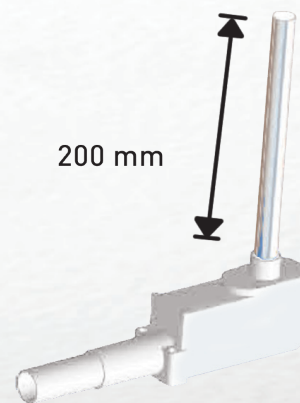

Onni coupling boxes | Onni kopplingsdosor | Onni-kytkentärsiat

Onni 1, Onni 2

Onni 1

- Vertical 15 mm chrome-plated copper pipe.
- Length 200 mm.
- Suitable for one-pipe valves and the return side of two-pipe radiators.
- Complete installation package including a clamping ring.

Onni 1

- Vertikalt förkromat 15 mm kopparrör.
- Längd 200 mm.
- Passar ett-rörsventiler och två-rörsradiatorers retursida.
- Komplet monteringspaket med pressring.

Onni 1

- Pystyputki kromattua 15 mm kupariputkea.
- Pituus 200 mm.
- Soveltuu yksiputkiventtiiteille ja kaksiputkilämpöpattereiden paluupuolelle.
- Täydellinen asennuspaketti sisältää myös puristusrenkaan.

Onni 2

- Vertical 15 mm chrome-plated copper pipe
- Length 770 mm.
- Suitable for the supply side of radiators with a height of 600 mm or less.
- Complete installation package including a clamping ring.

Onni 2

- Vertikalt förkromat 15 mm kopparrör.
- Längd 770 mm.
- Passar max 600 mm och lägre värmeradiatorers tilloppssida.
- Komplet monteringspaket med pressring

Onni 2

- Pystyputki kromattua 15 mm kupariputkea.
- Pituus 770 mm.
- Soveltuu max 600 mm ja matalampienlämpöpattereiden menopuolelle.
- Täydellinen asennuspaketti sisältää myös puristusrenkaan..