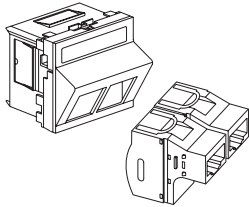

OptiLine 50

2 x LexCom/Bluelink

Basic kit, angled

INS64102
INS64103

Installation

2 x LexCom/Bluelink

Dismounting

2 x LexCom/Bluelink