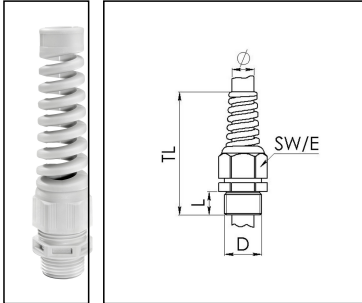

SKVS 13,5

Cable gland with bend protection, polyamide

Product illustrations are exemplary and may differ from the chosen product. Further variants and individual customization, we will gladly provide you on request.

Material cable gland	Polyamide
Material sealing gasket	EPDM
Protection class	IP 68, 5 bar 30 min, IP 69K
Temp. range min	-20 °C
Temp. range max	80 °C
Intermittent temp. range	100 °C
Glow wire test	750 °C
Thread type	PG
Connection thread size D	13,5
Length screw-in thread L	9 mm
Cable diameter min	6 mm
Cable diameter max	12 mm
Key width SW	24 mm
Collar diameter (E)	27 mm
Total length TL	105 mm
Type of cable anchorage	A
Product Color	RAL 7035
Type	SKVS 13,5
Order no. RAL 7035	10060618
Packing unit	25
ETIM-Classification	EC000441