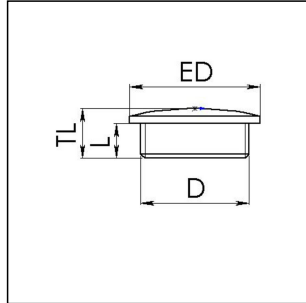

ESVS 20

stop end, stainless steel

Product illustrations are exemplary and may differ from the chosen product. Further variants and individual customization, we will gladly provide you on request.

Material	Stainless steel 1.4305
Protection class	IP 54
Thread type	M
Connection thread size D	20
Lead	1,5
Length screw-in thread L	6,5 mm
External diameter ED	22 mm
Total length TL	9,5 mm
WISKA-Order no.	10065462
Type	ESVS 20
Packing unit	10
ETIM-Classification	EC000032