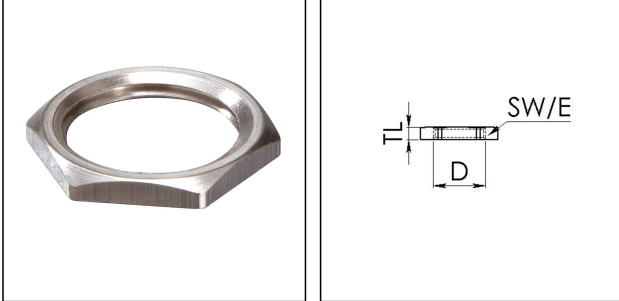

EMMU 75

Locknut, brass

Product illustrations are exemplary and may differ from the chosen product. Further variants and individual customization, we will gladly provide you on request.

Material	Brass nickel-plated
Surface	Nickel-plated
Temp. range min	-200 °C
Temp. range max	250 °C
Thread type	M
Connection thread size D	75
Lead	1,5
Key width SW	80 mm
Collar diameter (E)	89 mm
Total length TL	8 mm
Order no. nickel-plated	10101777
Type	EMMU 75
Packing unit	1