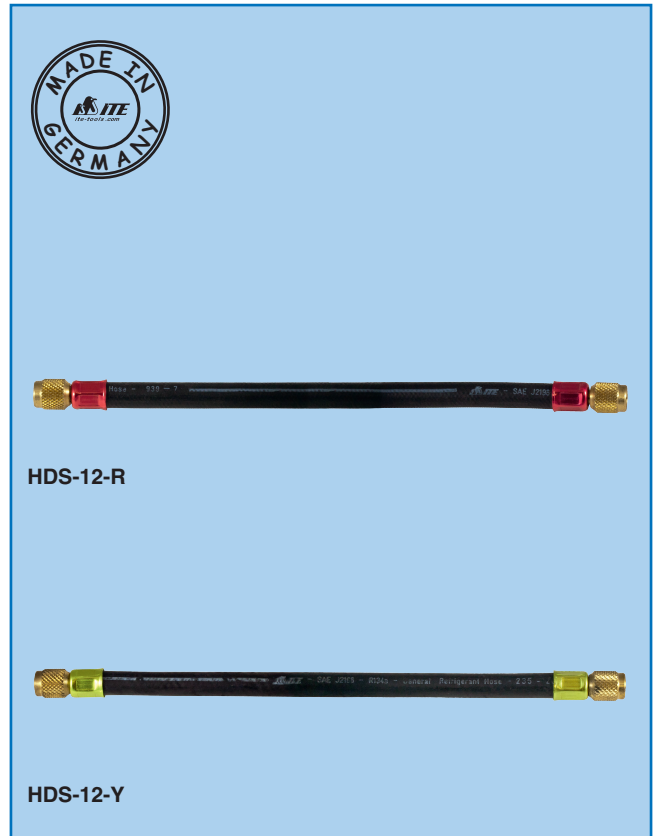

HEAVY-DUTY “ITE” SERVICE HOSES

- Working pressure: **55 bar** (800 psi).
- Burst pressure: **250 bar** (3500 psi).
- Designed according to **SAE J2196** and **SAE J2888** Norm (for no permeability).
- To be used with all **CFC, HCFC, HFC** and their specific lubricants.
- Colour coded **SWIVEL ends (BLUE, RED and YELLOW)**.
- **IMPORTANT:** Real $\frac{3}{16}$ " diameter full flow and soft black material.
- **IMPORTANT:** Safety **PURGING SLOTS** in swivel ends.
- **IMPORTANT:** **8 POINT CRIMP**.
- Made in Germany.
- Special length upon request.
- Heavy duty black or coloured hose also suitable for R410A.

1. HD SERIES, STRAIGHT CONNECTIONS

1/4" FFL WITHOUT ball valve

- *Two STRAIGHT* connecting swivel colour coded ends.
- **IMPORTANT:** Safety **PURGING SLOTS** in all swivel ends.

HDS-12-B	HD black hose , blue ends	L = 30 cm (12")
HDS-12-R	HD black hose , red ends	L = 30 cm (12")
HDS-12-Y	HD black hose , yellow ends	L = 30 cm (12")

1/4" FFL WITH ball valve

- *Both STRAIGHT* connecting swivel colour coded end.
- One end with **BALL VALVE** equipped with **CORE DEPRESSOR** (allows trapping gas and avoiding loss and spillage into the atmosphere).
- **IMPORTANT:** Safety **PURGING SLOTS** in all swivel ends.

HDS-12-B/V	HD black hose , blue ends	L = 30 cm (12")
HDS-12-R/V	HD black hose , red ends	L = 30 cm (12")
HDS-12-Y/V	HD black hose , yellow ends	L = 30 cm (12")

HDS-36-B/V	HD black hose , blue ends	L = 90 cm (36")
HDS-36-R/V	HD black hose , red ends	L = 90 cm (36")
HDS-36-Y/V	HD black hose , yellow ends	L = 90 cm (36")