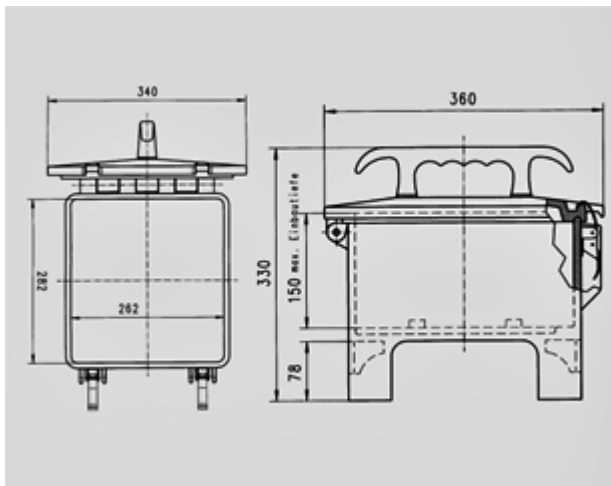

EverGUM combination unit - Part no. 70025

- solid rubber enclosure, signal yellow RAL 1003
- pre-wired for installation

Protection type	IP 44
Fitted with	1 CEE 63A, 5p, 400V 1 CEE 32A, 5p, 400V 1 CEE 16A, 5p, 400V 4 SCHUKO® 16A, 230V
Fusing	1 RCD 63A, 4p, 0.03A 1 MCB 32A, 3p, C 1 MCB 16A, 3p, C 2 MCB's 16A, 1p, B
Connection/feeder cable	3 m H07RN-F5G10 with CEE-plug 63A, 5p, 400V
Enclosure size	360 x 340 x 330 mm (L x W x H)

Drawing
5 MB 43

Dim. in mm