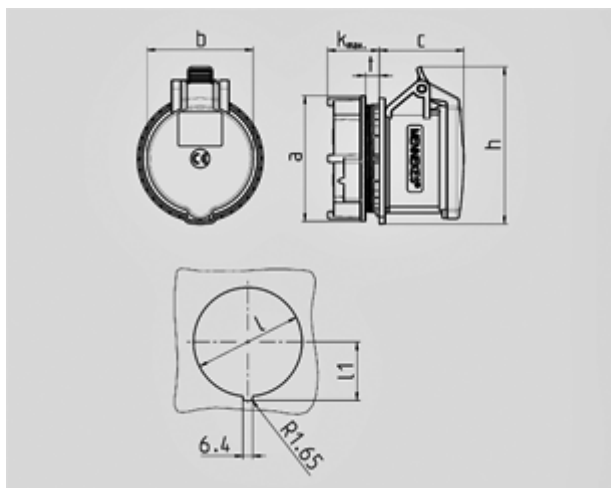

Panel mounted socket RAPIDO® - Part no. 995

- screw clamps
- suitable for through wiring
- for wall apertures 70 mm diameter
- central fixing

Protection type	IP 44
Ampere	32A
Poles	3p
Voltage	230V
Hertz	50-60Hz
Earth position	6h
Contact	standard
Connection technology	Screw terminals

Std. Pack. 10 Qty.

Drawing	Amp.	16		32		
		4	5	3	4	5
1 MB 468	Poles					
Dim. in mm	a	81	81	81	81	81
	b	66	69	71	71	80
	c	58	55	66	66	64
	k	max. 33	max. 33	max. 39	max. 39	max. 39
	h	100	102	101	101	108
	l	70	70	70	70	70
	l1	37,75	37,75	37,75	37,75	37,75
	t	2-9	2-9	2-9	2-9	2-9
	Terminal for cond. cross section (mm²) min.-max.	1,5	1,5	2,5	2,5	2,5
		-4	-4	-10	-10	-10