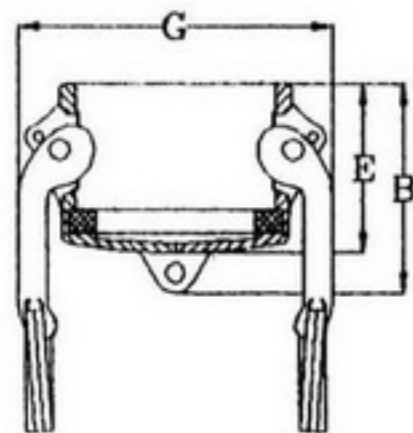

## PART DC

Size	1/2"	3/4"	1"	1-1/4"	1-1/2"	2"	2-1/2"	3"	4"	6"
Size of Thread	1/2"	3/4"	1"	1-1/4"	1-1/2"	2"	2-1/2"	3"	4"	6"
G: Max O.D.	45.7	53.3	60.9	82.6	90.3	99.8	112.4	137.6	165.6	238.3
B: Overall Length	43.2	46	53	58.5	59.4	65.2	69.8	71.5	72	90
E: Exposed Length	33.6	34	41	46.5	47.7	53.2	57.8	59.5	60	70.5

unit:mm