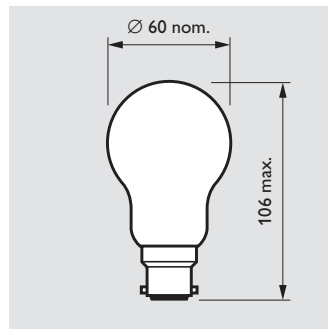

Applications

- Rural and isolated areas where mains power supplies are not available;
- Emergency lighting installations.

A60 E27

Dimensions in mm

A60 E27

A60 B22d

P45 B22d

Burning position