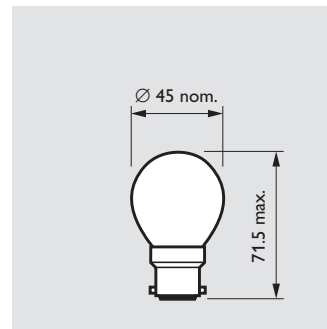

Applications

- Rural and isolated areas where mains power supplies are not available;
- Emergency lighting installations.

A60 E27

Dimensions in mm

A60 E27

A60 B22d

P45 B22d

Burning position