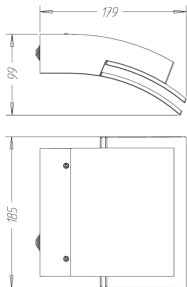

Lamp type	LEDPP [LEDPP]
Maximum lamp power	7.5 [7.5 W]
Lampholder	- [Not applicable]
Input voltage	SELV [SELV]
Protection class IEC	II [II]
Ingress protection code	IP44 [IP44]

PHILIPS

Mittapiirros

Waterfall wall lantern LED grey 1x7.5W