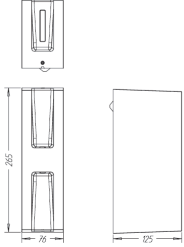

Lamp type	LED [LED]
Maximum lamp power	7.5 [7.5 W]
Lampholder	- [Not applicable]
Input voltage	SELV [SELV]
Protection class IEC	I [I]
Ingress protection code	IP44 [IP44]

PHILIPS

Mittapiirros

Sunlounge wall lantern LED antracit 2x