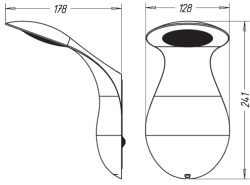

Mittapiirros

Serene wall lantern LED antracit 1x7.5W