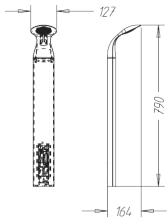

Serene

Serene lantern post LED grey 1x7.5W SEL

Tuotetiedot

• Yleiset ominaisuudet

Product family code	BOLLARD [Residential Collection Bollards]
Family name	Serene [Serene]
Product type	lantern post LED [lantern post LED]
Color	grey [grey]
Number of light sources	1 [1 pc]

Lamp type	LEDPP [LEDPP]
Maximum lamp power	7.5 [7.5 W]
Lampholder	- [Not applicable]
Input voltage	SELV [SELV]
Protection class IEC	I [I]
Ingress protection code	IP44 [IP44]

PHILIPS

Mittapiirros

Serene lantern post LED grey 1x7.5W SEL