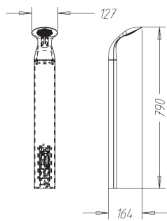

Lamp type	LEDPP [LEDPP]
Maximum lamp power	7.5 [7.5 W]
Lampholder	- [Not applicable]
Input voltage	SELV [SELV]
Protection class IEC	I [I]
Ingress protection code	IP44 [IP44]

**PHILIPS**

Mittapiirros

Serene lantern post LED antracit 1x7.5W