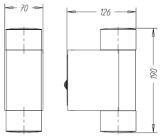

Lamp type	LEDMSPA [LEDMSPA]
Maximum lamp power	5 [5 W]
Lampholder	- [Not applicable]
Input voltage	SELV [SELV]
Protection class IEC	1 [I]
Ingress protection code	IP44 [IP44]

PHILIPS

Mittapiirros

Nightwind wall lantern LED inox 2x5W SEL