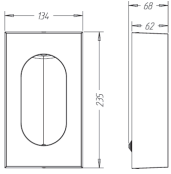

Lamp type	LEDPP [LEDPP]
Maximum lamp power	7.5 [7.5 W]
Lampholder	- [Not applicable]
Input voltage	SELV [SELV]
Protection class IEC	I [I]
Ingress protection code	IP44 [IP44]

PHILIPS

Mittapiirros

Hedgerow wall lantern LED grey 1x7.5W