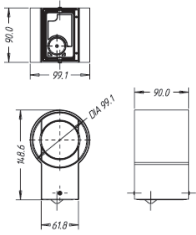

Bumblebee

Bumblebee wall lantern LED inox 2x7.5W

Residential Collection

Tuotetiedot

• Yleiset ominaisuudet

Product family code	WALL [Residential Collection Wall-mounted luminaires]
Family name	Bumblebee [Bumblebee]
Product type	wall lantern LED [wall lantern LED]
Color	inox [inox]
Number of light sources	2 [2 pcs]

Lamp type	LEDPP [LEDPP]
Maximum lamp power	7.5 [7.5 W]
Lampholder	- [Not applicable]
Input voltage	SELV [SELV]
Protection class IEC	I [I]
Ingress protection code	IP44 [IP44]

PHILIPS

Mittapiirros

Bumblebee wall lantern LED inox 2x7.5W