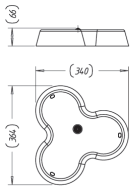

Lamp type	LMSSQ [LMSSQ]
Maximum lamp power	4.7 [4.7 W]
Lampholder	- [Not applicable]
Input voltage	SELV [SELV]
Protection class IEC	II [II]
Ingress protection code	IP44 [IP44]

**PHILIPS**

Mittapiirros

Seru ceiling lamp LED white 3x4.7W SELV