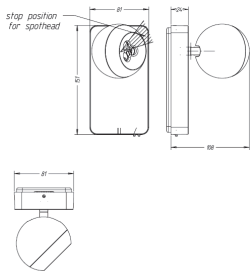

Mittapiirros

UNIVERSA single spot LED white 1x7.5W

© 2014 Koninklijke Philips N.V. (Royal Philips)
Kaikki oikeudet pidätetään.

Oikeudet spesifikaatioiden muutoksiin pidätetään. Tuotemerkit ovat Koninklijke Philips Electronicsin tai heidän omistajiensa omaisuutta.

www.philips.com/lighting

2014, Helmikuu 6
Oikeudet tietojen muutoksiin
pidätetään.