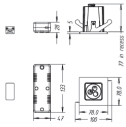

Stardust

Stardust recessed LED white 1x7.5W SELV

Residential Collection

Tuotetiedot

• Yleiset ominaisuudet

Product family code	SPOT [Residential Collection Spots]
Family name	Stardust [Stardust]
Product type	recessed LED [recessed LED]
Color	white [white]
Number of light sources	1 [1 pc]
Lamp type	LEDPP [LEDPP]

Maximum lamp power	7.5 [7.5 W]
Lampholder	- [Not applicable]
Input voltage	SELV [SELV]
Protection class IEC	III [III]
Ingress protection code	IP23 [IP23]

PHILIPS

Mittapiirros

Stardust recessed LED white 1x7.5W SELV