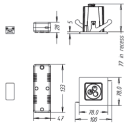

Stardust

Stardust recessed LED aluminium 1x7.5W

Residential Collection

Tuotetiedot

• Yleiset ominaisuudet

Product family code	SPOT [Residential Collection Spots]
Family name	Stardust [Stardust]
Product type	recessed LED [recessed LED]
Color	aluminium [aluminium]
Number of light sources	1 [1 pc]
Lamp type	LEDPP [LEDPP]

Maximum lamp power	7.5 [7.5 W]
Lampholder	- [Not applicable]
Input voltage	SELV [SELV]
Protection class IEC	III [III]
Ingress protection code	IP23 [IP23]

PHILIPS

Mittapiirros

Stardust recessed LED aluminium 1x7.5W