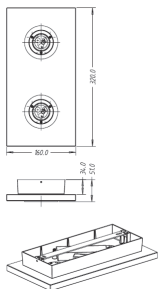

Lamp type	LEDDP [LEDDP]
Maximum lamp power	7.5 [7.5 W]
Lampholder	- [Not applicable]
Input voltage	SELV [SELV]
Protection class IEC	I [I]
Ingress protection code	IP20 [IP20]

**PHILIPS**

Mittapiirros

Quart ceiling lamp LED aluminium 2x7.5W