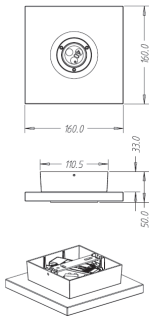

Quart

Quart ceiling lamp LED aluminium 1x7.5W

Residential Collection

Tuotetiedot

• Yleiset ominaisuudet

Product family code	CEILING [Residential Collection Ceiling-mounted luminaires]
Family name	Quart [Quart]
Product type	ceiling lamp LED [ceiling lamp LED]
Color	aluminium [aluminium]
Number of light sources	1 [1 pc]

Lamp type	LEDDP [LEDDP]
Maximum lamp power	7.5 [7.5 W]
Lampholder	- [Not applicable]
Input voltage	SELV [SELV]
Protection class IEC	I [I]
Ingress protection code	IP20 [IP20]

PHILIPS

Mittapiirros

Quart ceiling lamp LED aluminium 1x7.5W