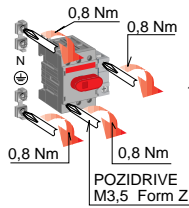

- Säkerhetsbrytare för ej användas för start och stop
- Safety Switch
- Sicherheitsschalter
- TURVAKYTKIN

OTP\_P\_ = 2xPg29+Pg11  
 OTP\_M\_ = 2xM32+M16  
 OTP\_U\_ = -

**OTP 25**  
**OTP 36**  
**OTP 45**  
**OTP 63**

OTP\_P\_ = 2xPg29+Pg11  
 OTP\_M\_ = 2xM32+M16  
 OTP\_U\_ = -

**OTP 16\_**

OTP16\_3P\_ = 2xPg16  
 OTP16\_3M\_ = 2xM20  
 OTP16\_3U\_ = -

OTP16\_3P\_ = 2xPg16  
 OTP16\_3M\_ = 2xM20  
 OTP16\_3U\_ = -

OTP16\_3P\_ = 2xPg16  
 OTP16\_3M\_ = 2xM20  
 OTP16\_3U\_ = -