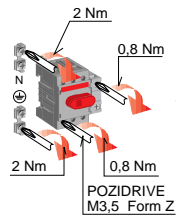

- Säkerhetsbrytare för ej användas för start och stop
- Safety Switch
- Sicherheitsschalter
- TURVAKYTKIN

OTP\_P\_ = 2xPg29+Pg11  
 OTP\_M\_ = 2xM32+M16  
 OTP\_U\_ = -

**OTP 25**  
**OTP 36**  
**OTP 45**  
**OTP 63**

OTP\_P\_ = 2xPg29+Pg11  
 OTP\_M\_ = 2xM32+M16  
 OTP\_U\_ = -

**OTP 16\_**

OTP16\_3P\_ = 2xPg16  
 OTP16\_3M\_ = 2xM20  
 OTP16\_3U\_ = -

OTP16\_3P\_ = 2xPg16  
 OTP16\_3M\_ = 2xM20  
 OTP16\_3U\_ = -

OTP16\_3P\_ = 2xPg16  
 OTP16\_3M\_ = 2xM20  
 OTP16\_3U\_ = -

**OTP 16**  
**OTP 25**  
**OTP 32**

OTP\_P\_ = 2xPg21+Pg11  
 OTP\_M\_ = 2xM25+M16  
 OTP\_U\_ = -

OTP\_P\_ = 2xPg21+Pg11  
 OTP\_M\_ = 2xM25+M16  
 OTP\_U\_ = -

OTP\_P\_ = 2xPg21+Pg11  
 OTP\_M\_ = 2xM25+M16  
 OTP\_U\_ = -

**OTP 80**

**OTP 75**  
**OTP 90**  
**OTP 125**

OTP\_B\_ = B-flange  
 OTP\_U\_ = -

OTP\_B\_ = B-flange  
 OTP\_U\_ = -