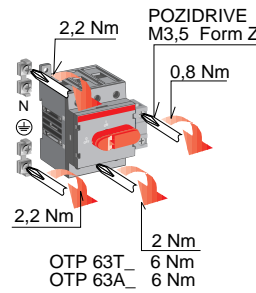

- Säkerhetsbrytare för ej användas för start och stop
- Safety Switch
- Sicherheitsschalter
- TURVAKYTKIN

OTP\_P\_ = 2xPg29+Pg11  
 OTP\_M\_ = 2xM32+M16  
 OTP\_U\_ = -

**OTP 25**  
**OTP 36**  
**OTP 45**  
**OTP 63**

OTP\_P\_ = 2xPg29+Pg11  
 OTP\_M\_ = 2xM32+M16  
 OTP\_U\_ = -

**OTP 16\_**

OTP16\_3P\_ = 2xPg16  
 OTP16\_3M\_ = 2xM20  
 OTP16\_3U\_ = -

OTP16\_3P\_ = 2xPg16  
 OTP16\_3M\_ = 2xM20  
 OTP16\_3U\_ = -

OTP16\_3P\_ = 2xPg16  
 OTP16\_3M\_ = 2xM20  
 OTP16\_3U\_ = -