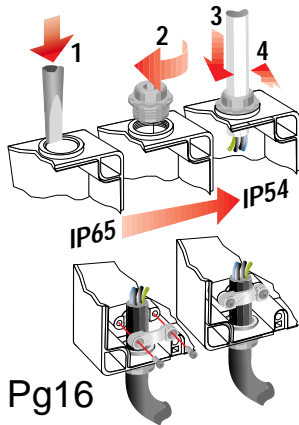

- Säkerhetsbrytare för ej användas för start och stop
- Safety Switch
- Sicherheitsschalter
- TURVAKYTKIN

OTP\_P\_ = 2xPg29+Pg11  
 OTP\_M\_ = 2xM32+M16  
 OTP\_U\_ = -

**OTP 25**  
**OTP 36**  
**OTP 45**  
**OTP 63**

OTP\_P\_ = 2xPg29+Pg11  
 OTP\_M\_ = 2xM32+M16  
 OTP\_U\_ = -

**OTP 16\_**

OTP16\_3P\_ = 2xPg16  
 OTP16\_3M\_ = 2xM20  
 OTP16\_3U\_ = -

OTP16\_3P\_ = 2xPg16  
 OTP16\_3M\_ = 2xM20  
 OTP16\_3U\_ = -

OTP16\_3P\_ = 2xPg16  
 OTP16\_3M\_ = 2xM20  
 OTP16\_3U\_ = -

**OTP 80**

**OTP 75**  
**OTP 90**  
**OTP 125**

OTP\_B\_ = B-flange  
 OTP\_U\_ = -

OTP\_B\_ = B-flange  
 OTP\_U\_ = -