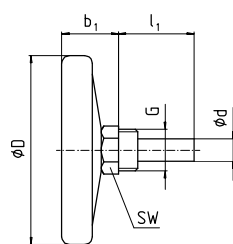

#### Models

Model	Nominal size	Location of stem / Connection
A 4500	63	Centre back
A 4501	80	
A 4502	100	
A 4550	63	Clip-on fin with strap
A 4551	80	

## Dimensions

Location of stem: centre back

3072 932

Clip-on thermometer with fin and strap

3072 940

Nominal size	Dimensions in mm							Weight in kg	
	b <sub>1</sub>	b <sub>2</sub>	Ø d	Ø D	G	l <sub>1</sub>	SW	centre back	clip-on
63	23	21	12 <sup>1)</sup>	63	G ½ A	40	21	0.065	0.040
80	25	22		80		60		0.080	0.060
100	30	-		100		100		0.105	-