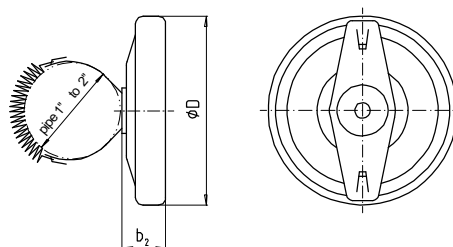

#### Models

Model	Nominal size	Location of stem / Connection
A 4500	63	Centre back
A 4501	80	
A 4502	100	
A 4550	63	Clip-on fin with strap
A 4551	80	

## Dimensions

Location of stem: centre back

3072 932

Clip-on thermometer with fin and strap

3072 940

Nominal size	Dimensions in mm							Weight in kg	
	b <sub>1</sub>	b <sub>2</sub>	Ø d	Ø D	G	l <sub>1</sub>	SW	centre back	clip-on
63	23	21	12 <sup>1)</sup>	63	G ½ A	40	21	0.065	0.040
80	25	22		80		60		0.080	0.060
100	30	-		100		100		0.105	-