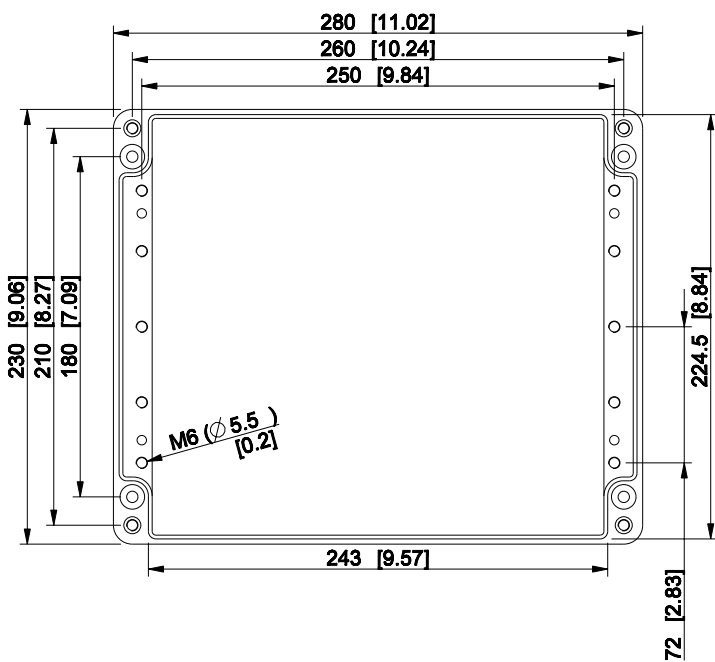

ID	Description	Date	By	Appr.
A				

Dimensions in mm [inches]

Material: Aluminium	Color: RAL 7001
---------------------	-----------------

Supplier:	Tool No:	Weight [kg]: 0.85	Volume:
-----------	----------	-------------------	---------

HALP232811

Scale	Date	28.04.09
1:4	By	TJMa
-	Checked	
-	Ctrl	

Replaces:	
Replaced:	
Drw No:	A
Ref:	Cubo H
Code:	HALP232811
Sheet No:	

model HALP232811_PART
drawing CUBO_H_13.DRAWING