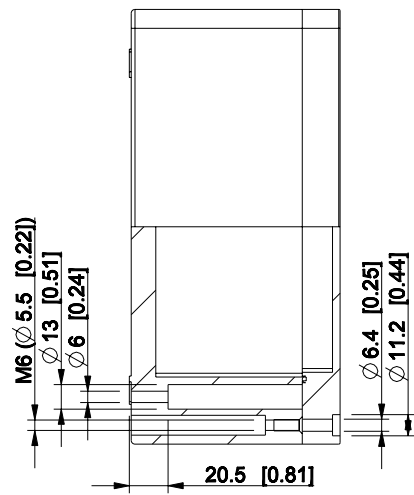

ID	Description	Date	By	Appr.
A				

Dimensions in mm [inches]

Material: Aluminium	Color: RAL 7001
---------------------	-----------------

Supplier:	Tool No:	Weight [kg]: 0.85	Volume:
-----------	----------	-------------------	---------

HALP232811

Scale	Date	28.04.09
1:4	By	TJMa
-	Checked	
-	Ctrl	

Replaces:	
Replaced:	
Drw No:	A
Ref:	Cubo H
Code:	HALP232811
Sheet No:	

model HALP232811_PART
drawing CUBO_H_13.DRAWING