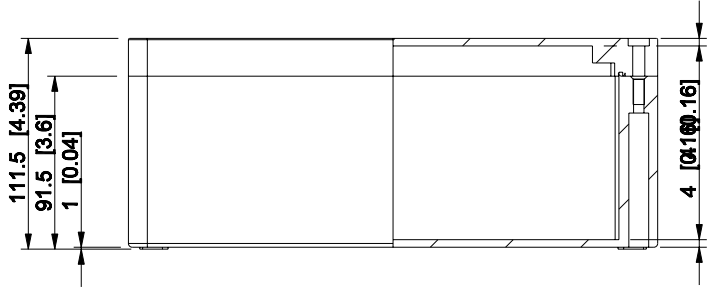

ID	Description	Date	By	Appr.
A				

Dimensions in mm [inches]

Material: Aluminium	Color: RAL 7001
---------------------	-----------------

Supplier:	Tool No:	Weight [kg]: 0.85	Volume:
-----------	----------	-------------------	---------

HALP232811

Scale	Date	28.04.09
1:4	By	TJMa
-	Checked	
-	Ctrl	

Replaces:	
Replaced:	
Drw No:	A
Ref:	Cubo H
Code:	HALP232811
Sheet No:	

model HALP232811_PART
drawing CUBO_H_13.DRAWING