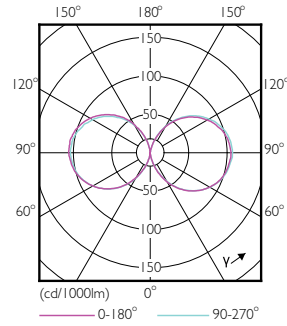

TrueForce LED Public (Urban/Road – HPL/SON)

Valonjakotiedot

46-33W E27 Others Clear 730 HPL ND