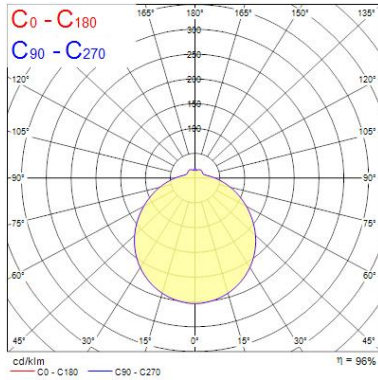

Optical data

Colour temperature (K)	3000
CRI (Ra)	80
Distribution type	Direct
Luminous flux (lm)	800
Light colour	Warm white
LOR (%)	100

Physical data

Colour	White
Diffuser finish	Opal
Height (mm)	260
IK rating	IK03
IP rating	IP44
Lamp included	Integrated
Length (mm)	85
Reflector finish	Diffuser
Weight (kg)	0.4
Width (mm)	260
Included lamp	Integrated LED

Electrical data

Electrical protection	CLASS I
Efficacy (Rated) (lm/w)	65
Total power consumption (W)	12

SylCircle SYLCIRCLE 12W 800LM 0043281

Voltage (V)

220-240

PHOTOMETRY

0.5	1.64	E _(0°) E _(C0)	55.8°	799 54
1.0	3.28	E _(0°) E _(C0)	55.8°	199 14
1.5	4.91	E _(0°) E _(C0)	55.8°	86 6
2.0	6.55	E _(0°) E _(C0)	55.8°	48 3
2.5	8.19	E _(0°) E _(C0)	55.8°	31 2
3.0	9.83	E _(0°) E _(C0)	55.8°	21 2

Distance [m] Cone diameter [m] Illuminance [lx]
C0 - C180 (Half beam angle: 117.2°)

TECHNICAL DRAWINGS

SylCircle

SYLCIRCLE 12W 800LM

0043281

SYLVANIA 0043281

 This luminaire contains built in LED lamps.

The lamps cannot be changed in the luminaire.