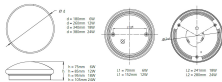

Optical data

Colour temperature (K)	3000
CRI (Ra)	80
Distribution type	Direct
Luminous flux (lm)	800
Light colour	Warm white
LOR (%)	100

Physical data

Colour	White
Diffuser finish	Opal
Height (mm)	260
IK rating	IK03
IP rating	IP44
Lamp included	Integrated
Length (mm)	85
Reflector finish	Diffuser
Weight (kg)	0.4
Width (mm)	260
Included lamp	Integrated LED

Electrical data

Electrical protection	CLASS I
Efficacy (Rated) (lm/w)	65
Total power consumption (W)	12

SylCircle SYLCIRCLE 12W 800LM 0043281

Voltage (V)

220-240

PHOTOMETRY

0.5	1.64	E _(0°) E _(C0)	55.8°	799 54
1.0	3.28	E _(0°) E _(C0)	55.8°	199 14
1.5	4.91	E _(0°) E _(C0)	55.8°	86 6
2.0	6.55	E _(0°) E _(C0)	55.8°	48 3
2.5	8.19	E _(0°) E _(C0)	55.8°	31 2
3.0	9.83	E _(0°) E _(C0)	55.8°	21 2

Distance [m] Cone diameter [m] Illuminance [lx]
C0 - C180 (Half beam angle: 117.2°)

TECHNICAL DRAWINGS

SylCircle

SYLCIRCLE 12W 800LM

0043281

SYLVANIA 0043281

 This luminaire contains built in LED lamps.

The lamps cannot be changed in the luminaire.