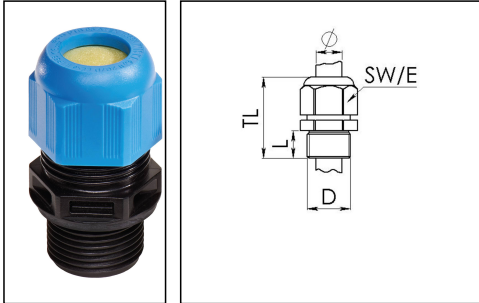

ESKE/1-L-i 12

Ex-cable gland, polyamide with long thread, RAL 9005/5012, M12

Products may differ in size, colour and appearance to those shown. If you require further information or customisation, please contact us directly.

Material cable gland	Polyamide
Material sealing gasket	EPDM
Temp. range min	-40 °C
Temp. range max	75 °C
Protection class	IP66 / IP68 (5 bar 30 min)
Type of protection	Ex eb, Ex tb
Ex-Certificate	IECEX, ATEX
Glow wire test	750 °C
Thread type	M
Ø Connection thread D	12
Lead	1,5
Length screw-in thread L	15 mm
Ø cable diameter min	3 mm
Ø cable diameter max	6 mm
Key width SW	16 mm
Collar diameter (E)	18 mm
Total length TL	35 mm - 45 mm
Install. torques fitting	2 N m
Install. torques cap nut	2 N m
Equipment	Incl. connection thread gasket
Product Color	RAL 5012 / RAL 9005
Order no. RAL 9005	10103387
Type	ESKE/1-L-i 12
Packing unit	50
ETIM-Classification	EC000441