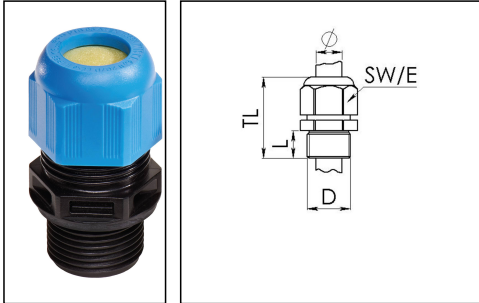

ESKE/1-L-i 16

Ex-cable gland, polyamide with long thread, RAL 9005/5012, M16

Products may differ in size, colour and appearance to those shown. If you require further information or customisation, please contact us directly.

Material cable gland	Polyamide
Material sealing gasket	EPDM
Temp. range min	-40 °C
Temp. range max	75 °C
Protection class	IP66 / IP68 (5 bar 30 min)
Type of protection	Ex eb, Ex tb
Ex-Certificate	ATEX, IECEx
Glow wire test	750 °C
Thread type	M
Ø Connection thread D	16
Lead	1,5
Length screw-in thread L	15 mm
Ø cable diameter min	4,5 mm
Ø cable diameter max	9 mm
Key width SW	20 mm
Collar diameter (E)	22 mm
Total length TL	37 mm - 43 mm
Install. torques fitting	1,8 N m
Install. torques cap nut	1,3 N m
Equipment	Incl. connection thread gasket
Product Color	RAL 5012 / RAL 9005
Order no. RAL 9005	10103388
Type	ESKE/1-L-i 16
Packing unit	50
ETIM-Classification	EC000441