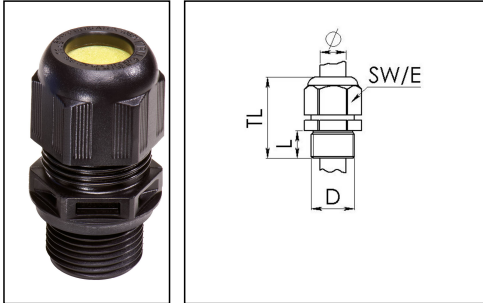

## ESKE/1-L-e 12

Ex-cable gland, polyamide with long thread, RAL 9005, M12

Products may differ in size, colour and appearance to those shown. If you require further information or customisation, please contact us directly.

Material cable gland	Polyamide
Material sealing gasket	EPDM
Temp. range min	-40 °C
Temp. range max	75 °C
Protection class	IP66 / IP68 (5 bar 30 min)
Type of protection	Ex eb, Ex tb
Ex-Certificate	IECEX, ATEX
Glow wire test	750 °C
Thread type	M
Ø Connection thread D	12
Lead	1,5
Length screw-in thread L	15 mm
Ø cable diameter min	3 mm
Ø cable diameter max	6 mm
Key width SW	16 mm
Collar diameter (E)	18 mm
Total length TL	35 mm - 40 mm
Install. torques fitting	2 N m
Install. torques cap nut	2 N m
Equipment	Incl. connection thread gasket
Product Color	RAL 9005
Order no. RAL 9005	10103379
Type	ESKE/1-L-e 12
Packing unit	50
ETIM-Classification	EC000441