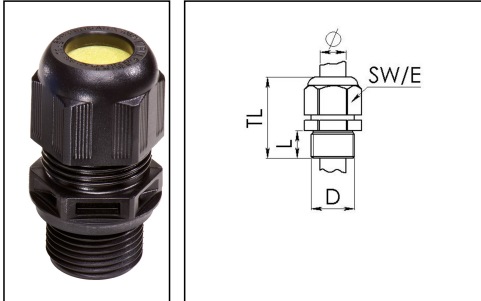

ESKE/1-L-e 16

Ex-cable gland, polyamide with long thread, RAL 9005, M16

Products may differ in size, colour and appearance to those shown. If you require further information or customisation, please contact us directly.

Material cable gland	Polyamide
Material sealing gasket	EPDM
Temp. range min	-40 °C
Temp. range max	75 °C
Protection class	IP66 / IP68 (5 bar 30 min)
Type of protection	Ex eb, Ex tb
Ex-Certificate	IECEX, ATEX
Glow wire test	750 °C
Thread type	M
Ø Connection thread D	16
Lead	1,5
Length screw-in thread L	15 mm
Ø cable diameter min	4,5 mm
Ø cable diameter max	9 mm
Key width SW	20 mm
Collar diameter (E)	22 mm
Total length TL	37 mm - 43 mm
Install. torques fitting	1,8 N m
Install. torques cap nut	1,3 N m
Equipment	Incl. connection thread gasket
Product Color	RAL 9005
Order no. RAL 9005	10103380
Type	ESKE/1-L-e 16
Packing unit	50
ETIM-Classification	EC000441