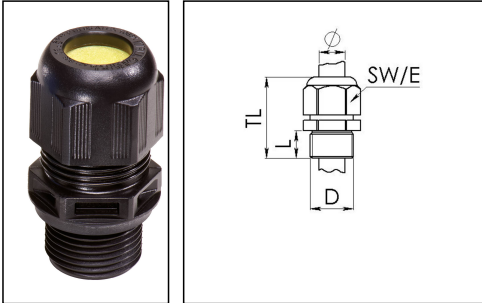

ESKE/1-L-e 20

Ex-cable gland, polyamide with long thread, RAL 9005, M20

Products may differ in size, colour and appearance to those shown. If you require further information or customisation, please contact us directly.

Material cable gland	Polyamide
Material sealing gasket	EPDM
Temp. range min	-40 °C
Temp. range max	75 °C
Protection class	IP66 / IP68 (5 bar 30 min)
Type of protection	Ex eb, Ex tb
Ex-Certificate	IECEX, ATEX
Glow wire test	750 °C
Thread type	M
Ø Connection thread D	20
Lead	1,5
Length screw-in thread L	15 mm
Ø cable diameter min	7 mm
Ø cable diameter max	13 mm
Key width SW	24 mm
Collar diameter (E)	27 mm
Total length TL	41 mm - 48 mm
Install. torques fitting	2,3 N m
Install. torques cap nut	1,5 N m
Equipment	Incl. connection thread gasket
Product Color	RAL 9005
Order no. RAL 9005	10103381
Type	ESKE/1-L-e 20
Packing unit	50
ETIM-Classification	EC000441