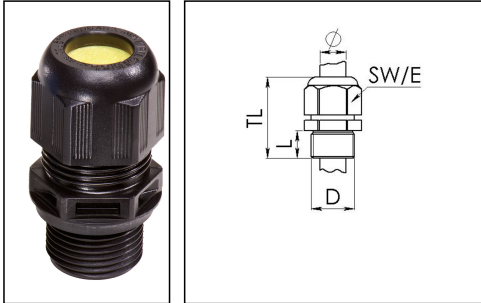

ESKE/1-L-e 40

Ex-cable gland, polyamide with long thread, RAL 9005, M40

Products may differ in size, colour and appearance to those shown. If you require further information or customisation, please contact us directly.

Material cable gland	Polyamide
Material sealing gasket	EPDM
Temp. range min	-40 °C
Temp. range max	75 °C
Protection class	IP66 / IP68 (5 bar 30 min)
Type of protection	Ex eb, Ex tb
Ex-Certificate	IECEX, ATEX
Glow wire test	750 °C
Thread type	M
Ø Connection thread D	40
Lead	1,5
Length screw-in thread L	18 mm
Ø cable diameter min	17 mm
Ø cable diameter max	28 mm
Key width SW	46 mm
Collar diameter (E)	51 mm
Total length TL	58 mm - 71 mm
Install. torques fitting	11 N m
Install. torques cap nut	10 N m
Equipment	Incl. connection thread gasket
Product Color	RAL 9005
Order no. RAL 9005	10103384
Type	ESKE/1-L-e 40
Packing unit	10
ETIM-Classification	EC000441