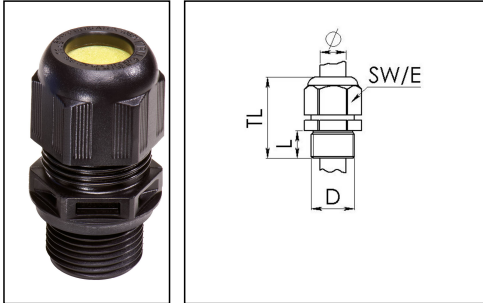

ESKE/1-L-e 63

Ex-cable gland, polyamide with long thread, RAL 9005, M63

Products may differ in size, colour and appearance to those shown. If you require further information or customisation, please contact us directly.

Material cable gland	Polyamide
Material sealing gasket	EPDM
Temp. range min	-40 °C
Temp. range max	75 °C
Protection class	IP66 / IP68 (5 bar 30 min)
Type of protection	Ex eb, Ex tb
Ex-Certificate	IECEX, ATEX
Glow wire test	750 °C
Thread type	M
Ø Connection thread D	63
Lead	1,5
Length screw-in thread L	18 mm
Ø cable diameter min	34 mm
Ø cable diameter max	48 mm
Key width SW	68 mm
Collar diameter (E)	75 mm
Total length TL	67 mm - 81 mm
Install. torques fitting	17 N m
Install. torques cap nut	16 N m
Equipment	Incl. connection thread gasket
Product Color	RAL 9005
Order no. RAL 9005	10103386
Type	ESKE/1-L-e 63
Packing unit	1
ETIM-Classification	EC000441