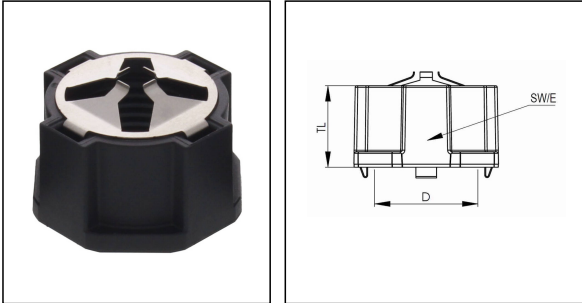

MagikNUT 25 BK

Products may differ in size, colour and appearance to those shown. If you require further information or customisation, please contact us directly.

Material	Polyamide, Stainless steel
Temp. range min	-40 °C
Temp. range max	100 °C
Thread type	M
Ø Connection thread D	25
Lead	1,5
Total length TL	15,8 mm
Key width SW	33 mm
Collar diameter (E)	35 mm
Cable Ø shield external	7,5 mm - 15,5 mm
Product Color	RAL 9005
Order no. RAL 9005	10111062
Type	MagikNUT 25 BK
Packing unit	25
ETIM-Classification	EC000940