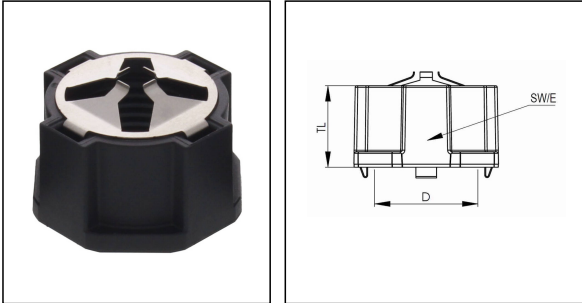

## MagikNUT 20 BK

Products may differ in size, colour and appearance to those shown. If you require further information or customisation, please contact us directly.

<b>Material</b>	Polyamide, Stainless steel
<b>Temp. range min</b>	-40 °C
<b>Temp. range max</b>	100 °C
<b>Thread type</b>	M
<b>Ø Connection thread D</b>	20
<b>Lead</b>	1,5
<b>Total length TL</b>	15,8 mm
<b>Key width SW</b>	28 mm
<b>Collar diameter (E)</b>	30 mm
<b>Cable Ø shield external</b>	5 mm - 12 mm
<b>Product Color</b>	RAL 9005
<b>Order no. RAL 9005</b>	10111061
<b>Type</b>	MagikNUT 20 BK
<b>Packing unit</b>	25
<b>ETIM-Classification</b>	EC000940