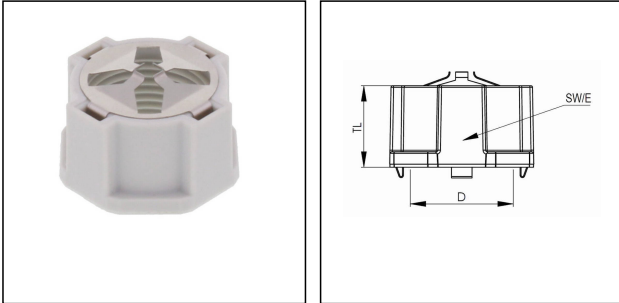

MagikNUT 20 LG

Products may differ in size, colour and appearance to those shown. If you require further information or customisation, please contact us directly.

Material	Polyamide, Stainless steel
Temp. range min	-40 °C
Temp. range max	100 °C
Thread type	M
Ø Connection thread D	20
Lead	1,5
Total length TL	15,8 mm
Key width SW	28 mm
Collar diameter (E)	30 mm
Cable Ø shield external	5 mm - 12 mm
Product Color	RAL 7035
Order no. RAL 7035	10110661
Type	MagikNUT 20 LG
Packing unit	25
ETIM-Classification	EC000940