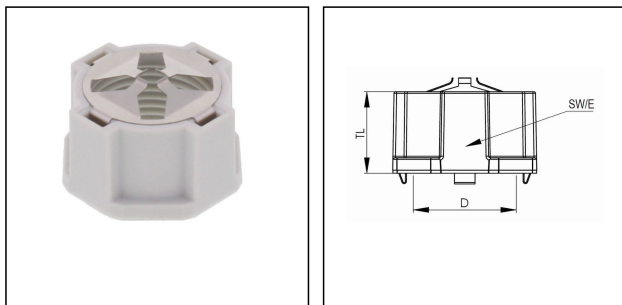

MagikNUT 25 LG

Products may differ in size, colour and appearance to those shown. If you require further information or customisation, please contact us directly.

Material	Polyamide, Stainless steel
Temp. range min	-40 °C
Temp. range max	100 °C
Thread type	M
Ø Connection thread D	25
Lead	1,5
Total length TL	15,8 mm
Key width SW	33 mm
Collar diameter (E)	35 mm
Cable Ø shield external	7,5 mm - 15,5 mm
Product Color	RAL 7035
Order no. RAL 7035	10110662
Type	MagikNUT 25 LG
Packing unit	25
ETIM-Classification	EC000940