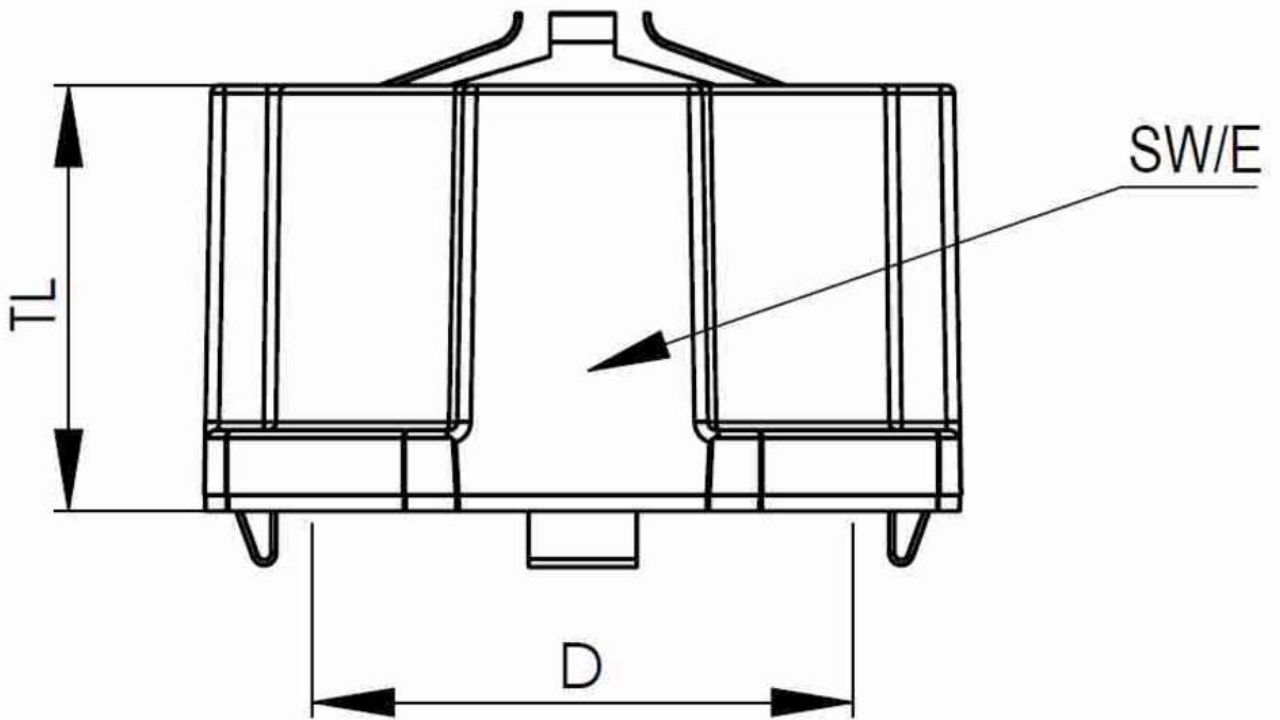

Your Contact:

WISKA Hoppmann GmbH

Kisdorfer Weg 28 · 24568 Kaltenkirchen · Germany

☎ +49-4191-508-0 · 📠 +49-4191-508-209

contact@wiska.de · www.wiska.com