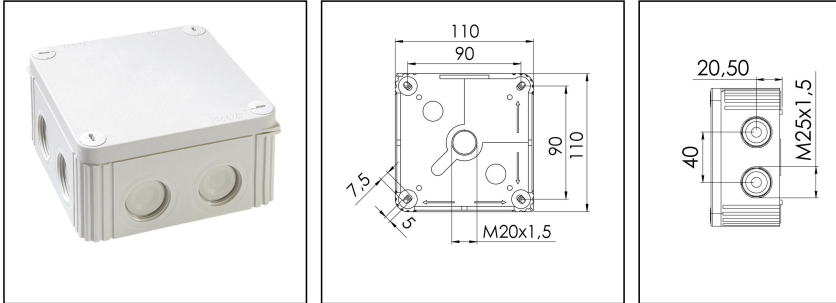

## COMBI® MAR 607 LG

Junction Box 110x110x57mm, Polypropylene, RAL 7035

Products may differ in size, colour and appearance to those shown. If you require further information or customisation, please contact us directly.

<b>Material</b>	Polypropylene
<b>Material sealing gasket</b>	TPE
<b>Temp. range min</b>	-30 °C
<b>Temp. range max</b>	100 °C
<b>Temperatures during install.</b>	-5 °C - 60 °C
<b>Protection class</b>	IP66 / IP67
<b>Glow wire test</b>	960 °C
<b>Voltage</b>	690 V
<b>Rated cross section</b>	6 mm <sup>2</sup>
<b>Fixing</b>	4 internal openings
<b>Ø cable diameter min</b>	5,2 mm
<b>Ø cable diameter max</b>	17 mm
<b>External dimensions LxWxH</b>	110 x 110 x 57 mm
<b>Type of cable gland</b>	M 25 x 1,5
<b>Using for cable gland</b>	
<b>Product Color</b>	RAL 7035
<b>WISKA-Order no.</b>	10060566
<b>Type</b>	COMBI® MAR 607 LG
<b>Packing unit</b>	3
<b>ETIM-Classification</b>	EC002600

Remarks:

Mounting: 4 internal openings outside of the sealing area

Equipment: 7 elastic, self-sealing puncture-membranes for cable entry on the side and 3 on the bottom

7 integrated M25 thread for mounting without lock nut