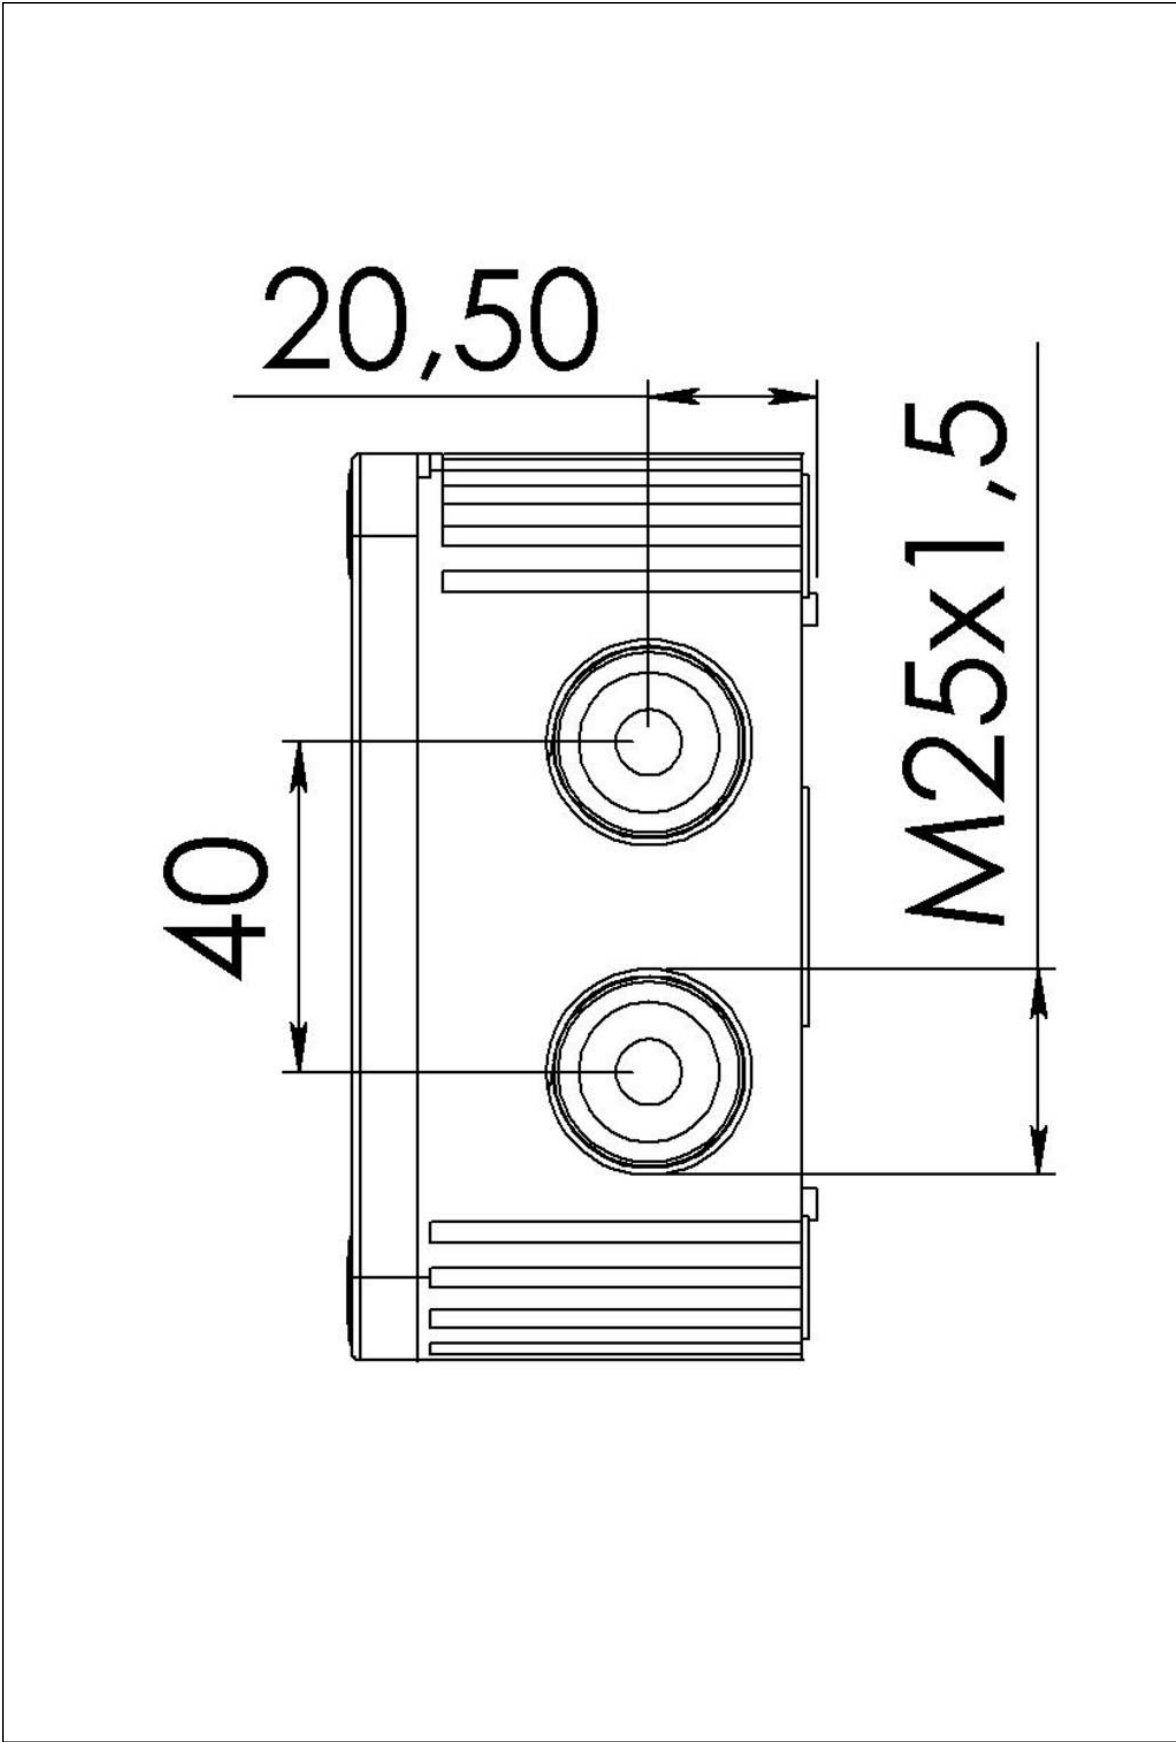

Your Contact:
WISKA Hoppmann GmbH
Kisdorfer Weg 28 · 24568 Kaltenkirchen · Germany
☎ +49-4191-508-0 · 📠 +49-4191-508-209
contact@wiska.de · www.wiska.com